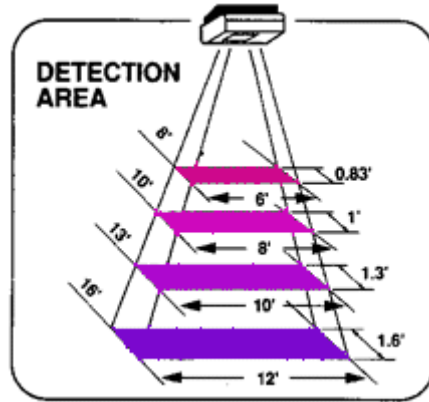

CALL FOR MORE INFO 800 570 1861 $30.00 each unit
<http://www.visitorchime.com> shipping $7.00
eztone@hotmail.com 800 570 1861